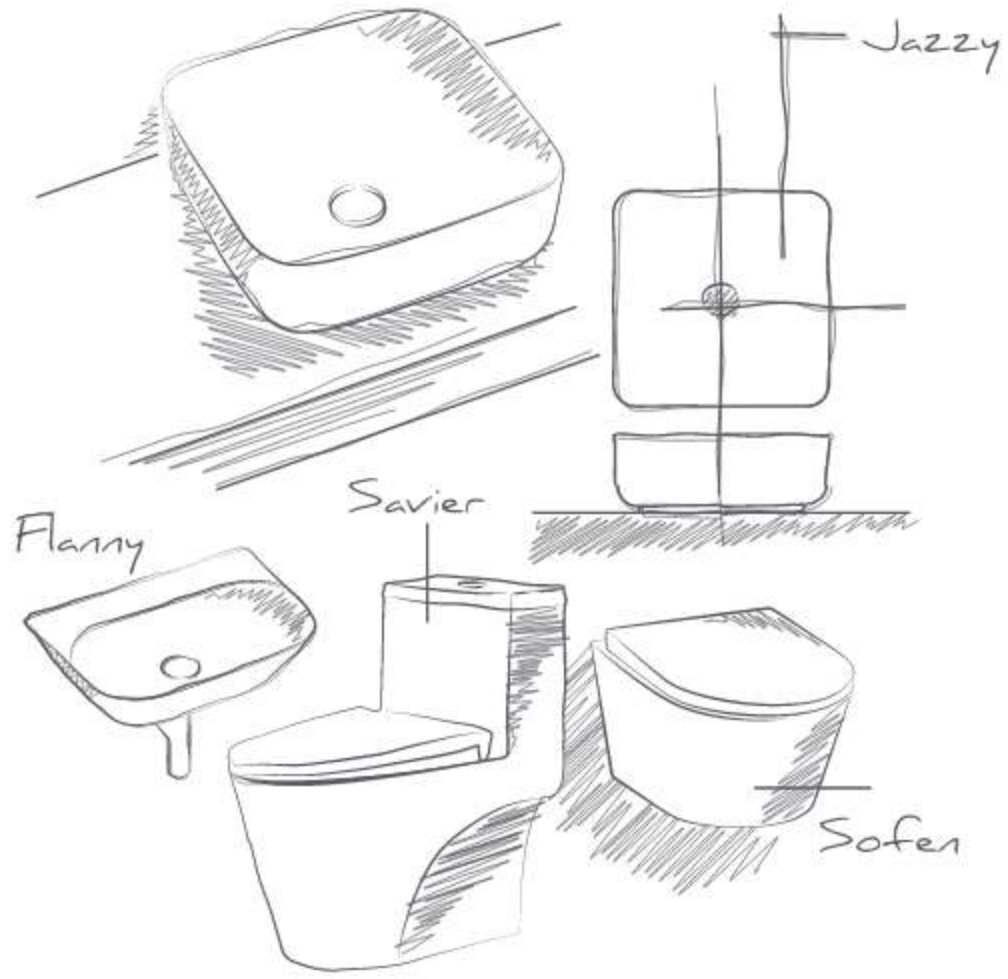

**EROS**  
STANDARD

STYLISH  
SANITARYWARE

FUTURISTIC DESIGN FOR YOU

[www.eros.net.in](http://www.eros.net.in)

FUTURISTIC DESIGN  
FOR YOU  
IN WIDE VARIETIES OF  
COLOURS & DESIGNS  
THAT MATCH YOUR MOODS  
& INTERNATIONAL  
STANDARDS AS WELL

## INDEX

pg 12 SUITES

pg 30 CLOSETS

pg 38 ONE PIECE BASINS

pg 40 BASINS WITH PEDESTAL

pg 48 WASH BASINS

pg 58 EWC, PANS & URINALS

Imagine a seamless zone in your personal space. It is poetry in sanitaryware. Smooth to touch and to operate: For the very first time ever, One Piece Combined WC sanitary products are being manufactured in the country. Eros has played a pioneering role in the manufacture of this huge range of One Piece Combined WC sanitary products. The product range that offers you plenty of choices, is designed to perfection with the guarantee of grabbing your attention and leaving you with that feel of contentment.

## ULTRA THIN AND SHARP

Circle, Square, Oval, Rectangle for the designs collection of vanity basins with extra slim thin and sharp characterized introduced first time with wide range of THIN TABLE TOP BASIN with a high tech process and high tech material with advanced technology which creates its beauty to bath area.